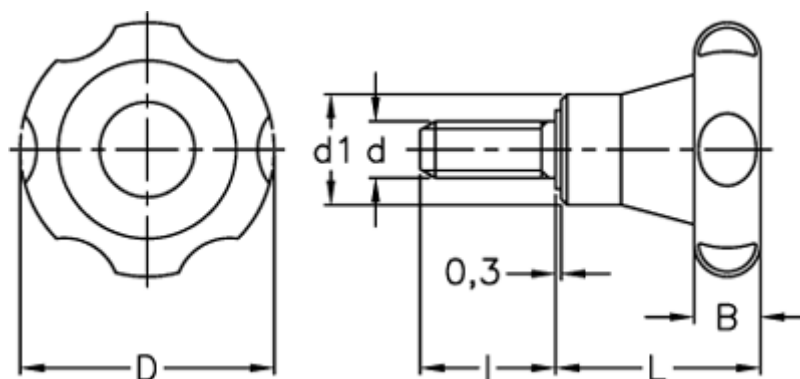

Article number: 2302075341

Description: E+G Lobe knob  
VL.155/80 p-M12x30

## Measures

---

B	= 19
D	= 82
d1	= 33
d 6g	= M12
l	= 30
L	= 48